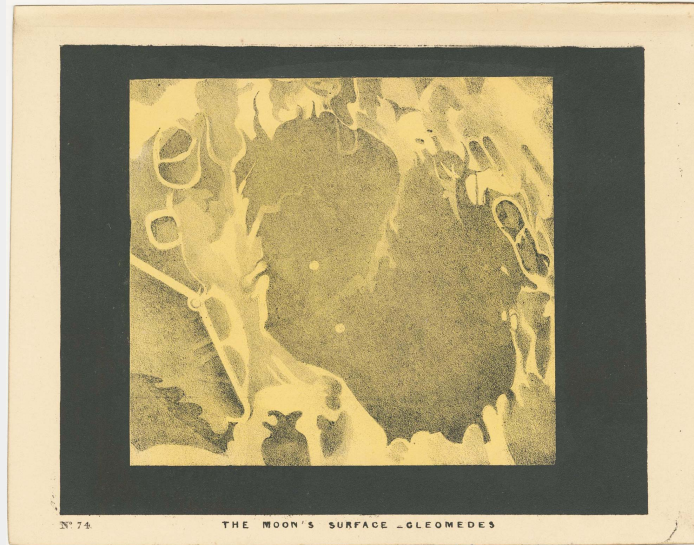

## CHART OF THE CRATER CLEOMEDES ON THE MOON

**£175**

**SKU:** 24323 | **Categories:** [Moon](#) | **Tags:** [Celestial](#), [Cleomedes](#), [constellation](#), [Moon's Surface](#)

### PRODUCT DESCRIPTION

Showing the Moon's Surface - Cleomedes. From 'The Beauty of the Heavens: a pictorial display of the astronomical phenomena of the universe' by Charles F. Blunt. Marked as plate no 74.

## ADDITIONAL INFORMATION

<b>Dimensions</b>	190 × 150 mm
<b>Cartographer</b>	<a href="#">BLUNT, Charles F.</a>
<b>Date</b>	1845
<b>Extra Info</b>	The Moon's Surface - Cleomedes.
<b>Publication</b>	London: David Bogue, c. 1845. Coloured wood engraving. 150 x 190mm.
<b>Condition</b>	A good example.
<b>References</b>	-