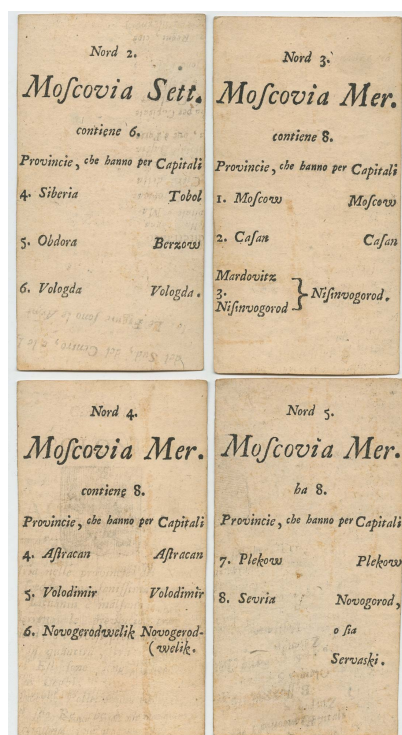

Seven Scarce Italian Playing Cards Depicting Russia

£480

Additional Information

Gallery Images

Dimensions 60 × 115 mm

Cartographer [Anonymous.](#)

Date 1790

Condition A good example.

References -

Gallery Images

Product Description

Seven playing cards representing Russia, including a miniature map of the country on a tromp l'oeil scroll, a description with a woodblock armorial and five with lists of regional capital cities.

They are from a 78-card geographical game pack which was played with the same rules as tarocchi (tarot). The map is one of the 21 map trump cards; the three others are from the suit 'North' (the other suits being 'Central' & 'South' Europe & 'Islands'), the card with the armorial being a court card.

The woodcut pattern on the back of the card is a red flower design with the address 'Alla Colomba' (At the Dove). This was the address of Tipografia de' Franceschi in Bologna from the 1790s until at least 1860.