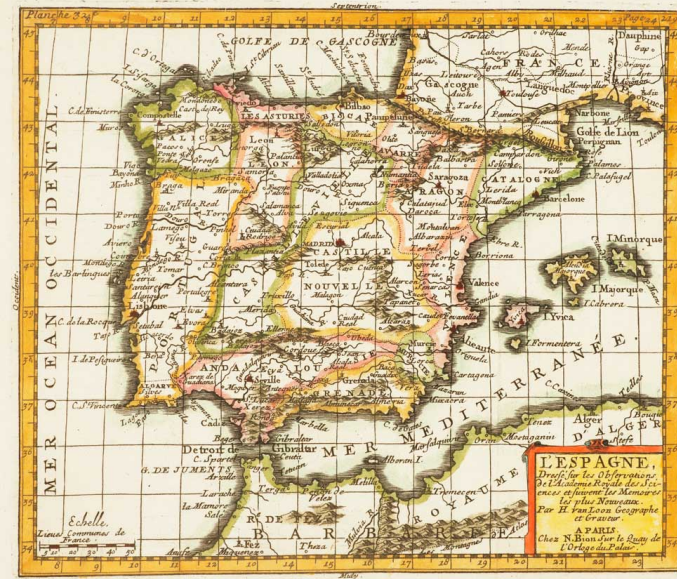

EARLY 18TH CENTURY MAP OF IBERIA

£160

SKU: 11338 | **Categories:** [Iberia](#) | **Tags:** [antica](#), [antique map](#), [carta](#), [Espana](#), [geografica](#), [Iberian](#), [old](#), [Portugal](#), [Spagna](#), [Spain](#)

PRODUCT DESCRIPTION

Issued by Bion who was also known as a globe-maker.

ADDITIONAL INFORMATION

Dimensions	193 × 165 mm
Cartographer	BION, Nicolas.
Date	1710
Extra Info	L'Espagne Dresse sur les Observations de l'Academie Royale des Sciences et suivent les Memoires les plus Nouveaux.
Publication	Paris, 1710. Coloured. 165 x 193mm.
Condition	A good example.
References	-