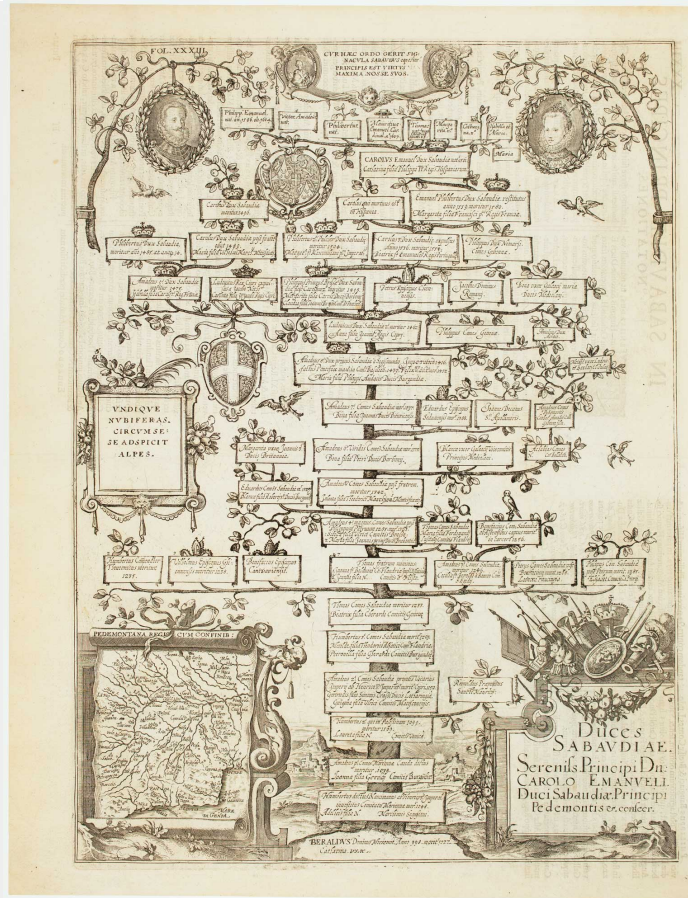

A FAMILY TREE OF THE DUKES OF SAVOY

£325

SKU: 14791 | **Categories:** [Savoy](#) | **Tags:** [antique map](#), [Custos Savoy](#), [mappe antiche](#), [Piemonte](#), [sabaudia](#), [Savoia](#)

PRODUCT DESCRIPTION

A stylised family tree of the Dukes of Savoy, from the father of Umberto I, first Count of Savoy (c.980-c.1048), to Charles Emmanuel I (1580-1630) and nine of his ten children, including his successor, Victor Amadeus I (born 1587, succeeded 1630, died 1637). It is decorated with portraits of Charles and his wife, Catherine Michelle of Spain, and a map of Piedmont marking Antibes, Monaco and Genoa.

It was published in Custos's 'Atrium heroicum' (first published 1602-4), a collection of portraits of the

great and good, a forerunner of 'Who's Who'.

ADDITIONAL INFORMATION

Dimensions	405 × 540 mm
Cartographer	CUSTOS, Dominicus.
Date	1625
Extra Info	Duces Sabaudiae. Serenniss. Principi Dn: Carolo Emanueli. Duci Sabaudiae Principi Pedemontis & consecr.
Publication	Augsburg, c.1625. 540 x 405mm.
Condition	A good example.
References	-